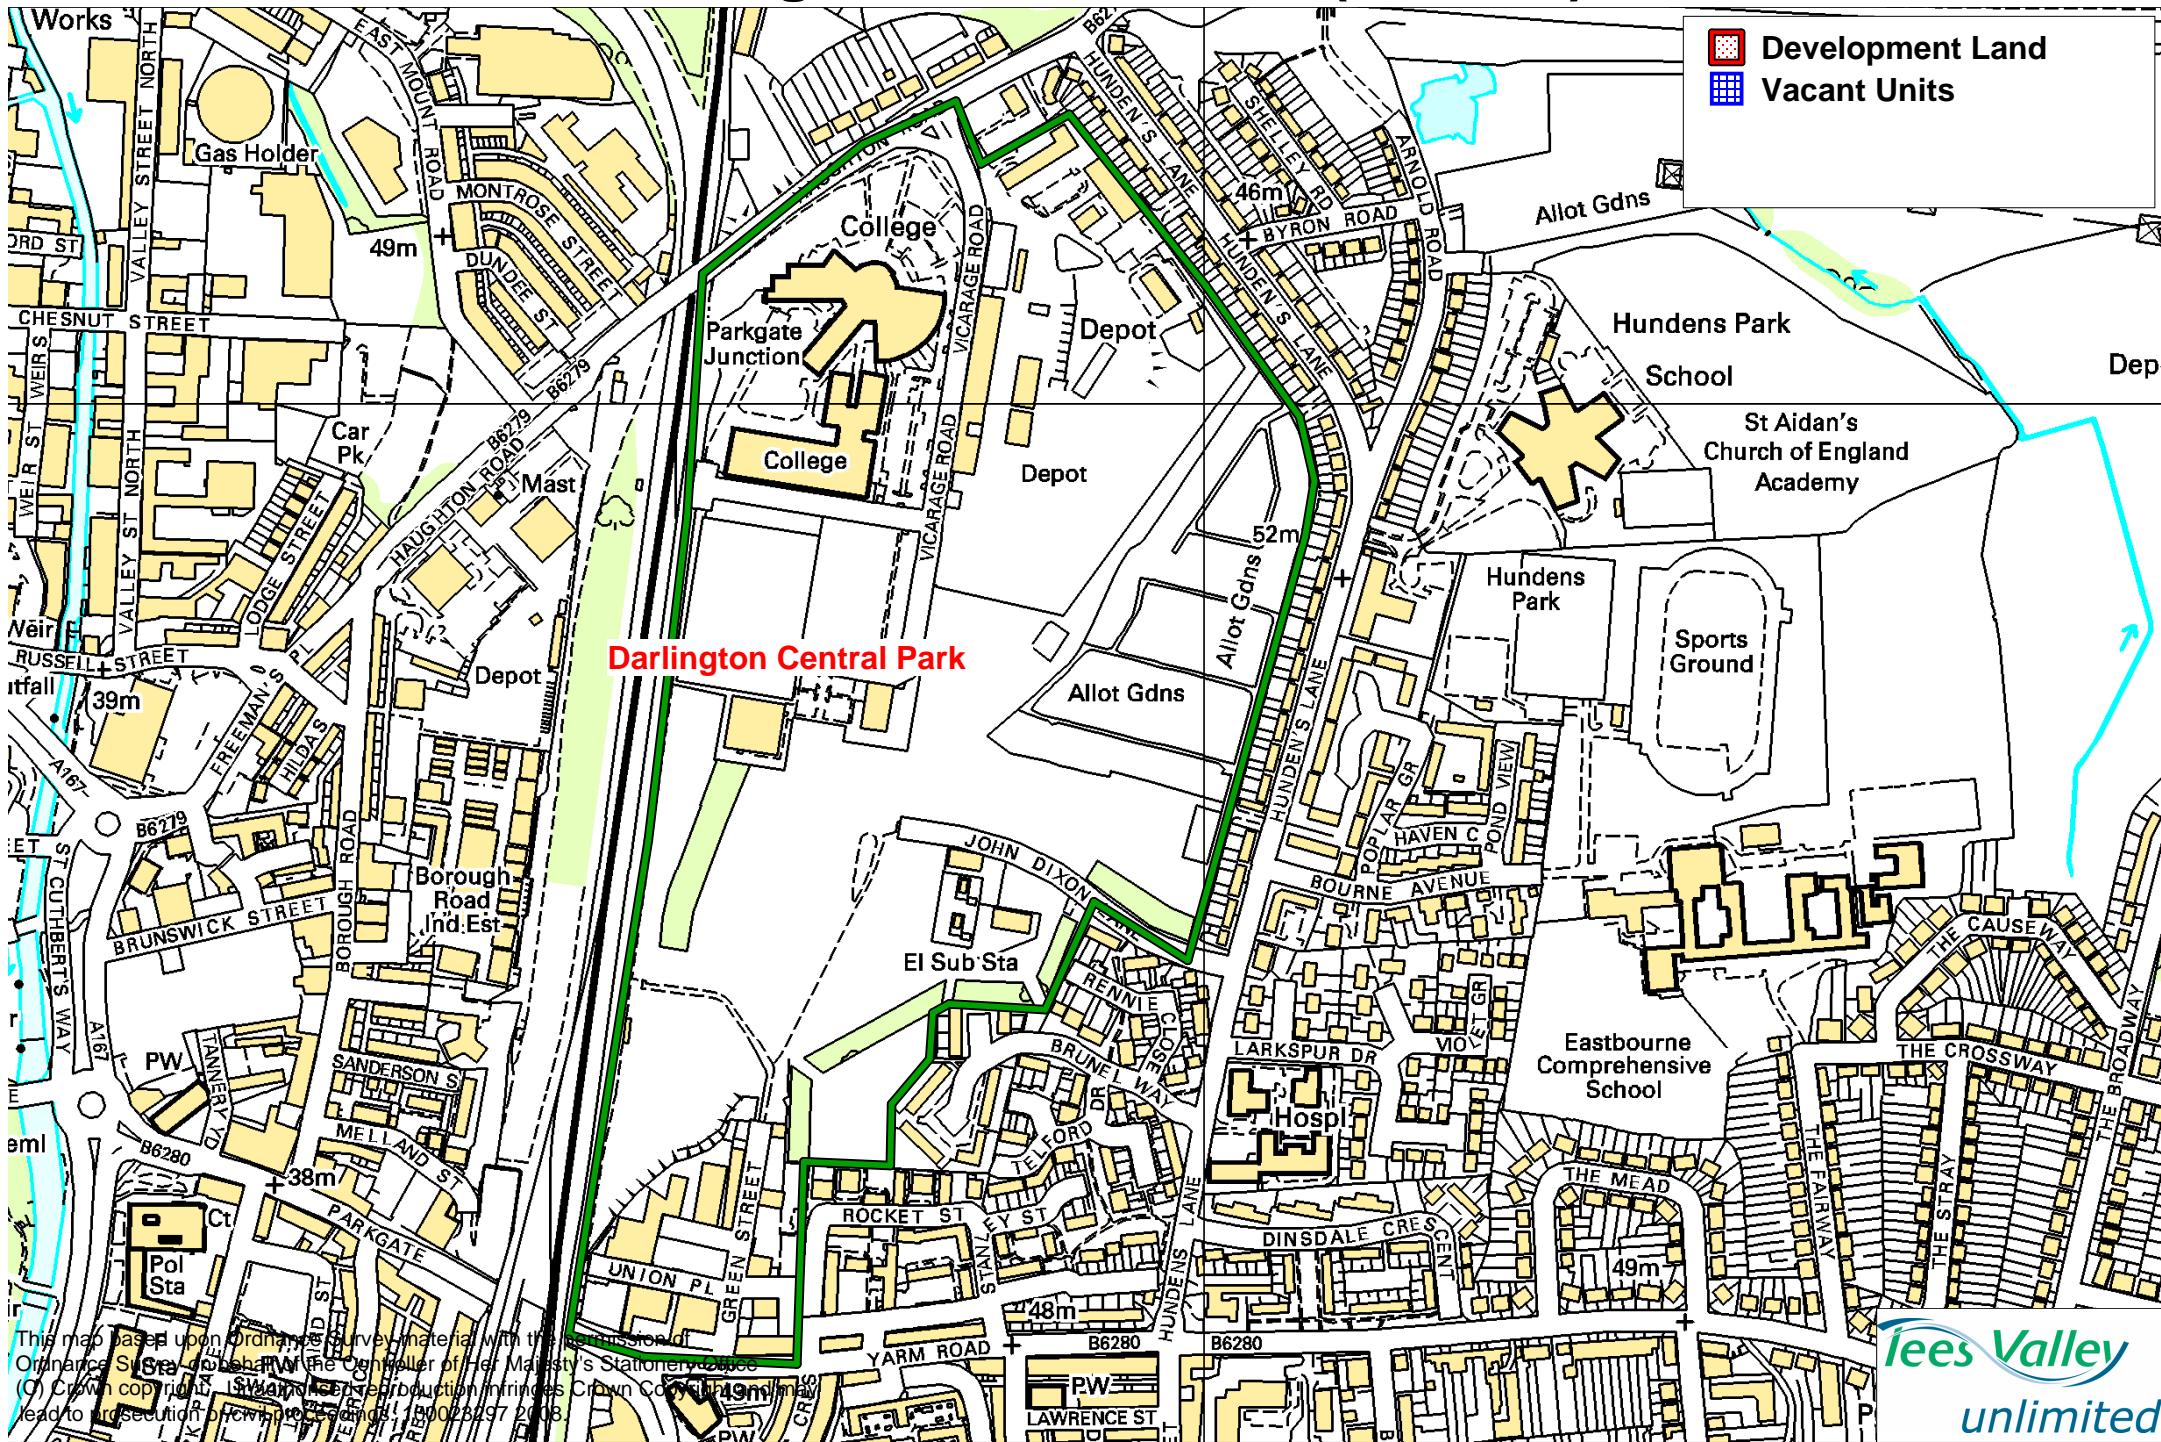

Darlington Central Park (Outline)

This map based upon Ordnance Survey material with the permission of Ordnance Survey on behalf of the Controller of Her Majesty's Stationery Office. (Crown copyright. See www.orsni.gov.uk for reproduction in the Crown Copyright. Any use of this map without the permission of Ordnance Survey may lead to prosecution or civil proceedings. 100022297 2008.